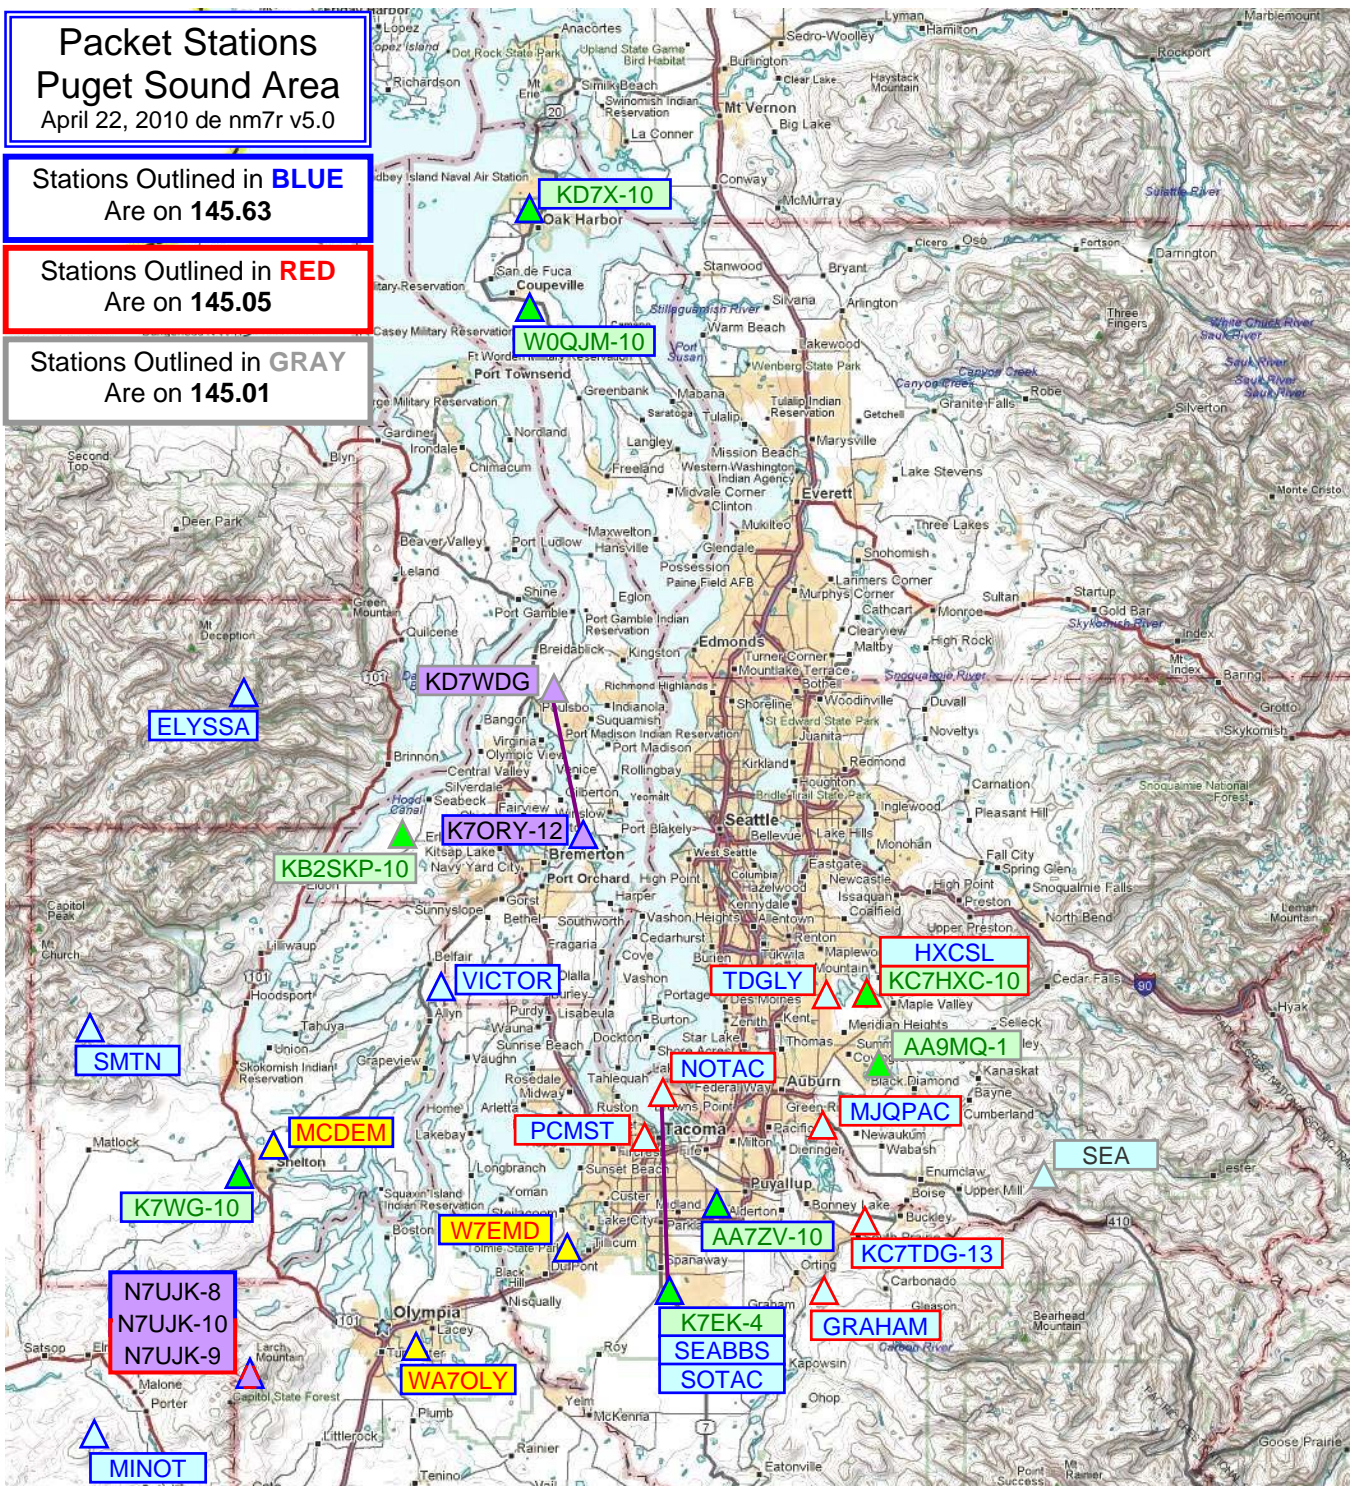

**Packet Stations
Puget Sound Area**
April 22, 2010 de nm7r v5.0

Stations Outlined in **BLUE**
Are on **145.63**

Stations Outlined in **RED**
Are on **145.05**

Stations Outlined in **GRAY**
Are on **145.01**

Node	Digi	Call	Freq
ELYSSA	k7idx		145.63
VICTOR	n7ye-3		145.63
SMTN	n7sk-7		145.63
MINOT	w7eoc-9		145.63
K7EK-1	(DX Clstr)		145.63
K7EK-8	(X-net)		145.63
SOTAC	k7ek-5		145.63
NOTAC	w0lvj-6		145.05
SEABBS	k7ek		145.63
TDGLY	kc7tdg-5		145.05
HXCSL	kc7hxc-5		145.05

Node	Digi	Call	Freq
GRAHAM	ad7aw-10		145.05
PCMST	kc7qic-10		145.05
MJQPAC	kd7mjg-10		145.05
RMS	Location	Freq	
KD7X-10	Oak Harbor		145.63
W0QJM-10	Coupeville		145.63
K7WG-10	Shelton		145.63
AA7ZV-10	Puyallup		145.63
K7EK-4	Spanaway		145.63
KC7HXC-10	Renton		145.05
KB2SKP-10	Bremerton		145.01

Station	Keybrd	BBS	Location
MCDEM	aa7cg	mcдем	Mason Co EOC
W7EMD	w7emd	w7emd	Camp Murray ECC
WA7OLY	wa7oly	wa7oly	Thurston Co EOC

Digi	Freq_1	Freq_2	Bridge
N7UJK-9	145.05	145.63	N7UJK-10
NOTAC	145.63	223.46	C SOTAC
SOTAC	145.05	223.46	C NOTAC
K7ORY-12	145.63	223.58	X KD7WDG
KD7WDG	145.01	223.58	X K7ORY-12